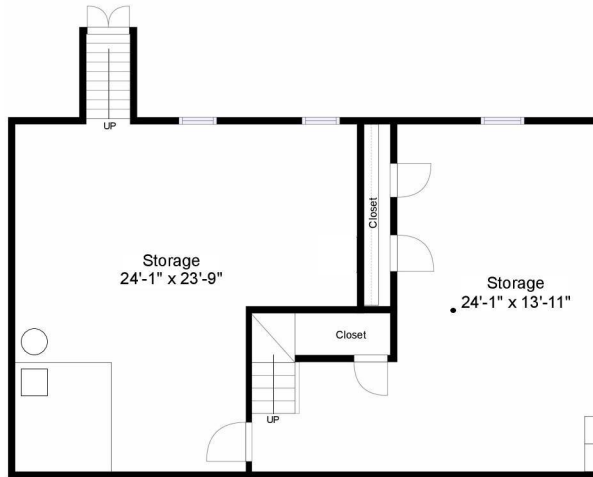

**Second Floor Plan**  
Ceiling Height = 8'-0"

**Basement Plan**  
Ceiling Height = 6'-11"

159 New Meadow Road  
Barrington, RI 02806

Graphic Scale

2

**Completed: June 2019**

**Note:** Dimensions are not guaranteed and are provided for informational purposes only. Individual room dimensions are not used to calculate overall square footage.

**NATIONAL**  
— FLOOR PLANS —  
& PHOTOGRAPHY  
(800) 328-0217